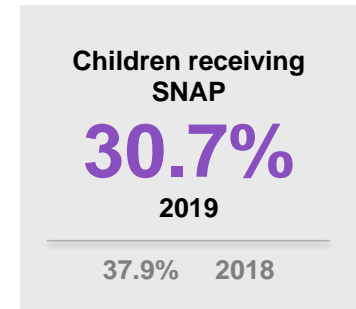

## KIDS COUNT COUNTY PROFILE

	Ohio	Coshocton
Child population:	2,578,019	8,735
Percent Black:	15.7%	1.1%
Percent White:	76.2%	94.9%
Percent Asian:	2.6%	0.3%
Percent Hispanic:	6.4%	2%

<sup>†</sup>Based on county of residence