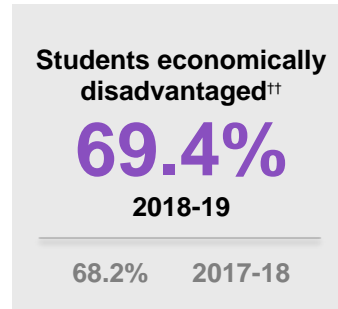

## KIDS COUNT COUNTY PROFILE

	Ohio	Coshocton
Child population:	2,578,019	8,735
Percent Black:	15.7%	1.1%
Percent White:	76.2%	94.9%
Percent Asian:	2.6%	0.3%
Percent Hispanic:	6.4%	2%

<sup>†</sup>Based on county of residence