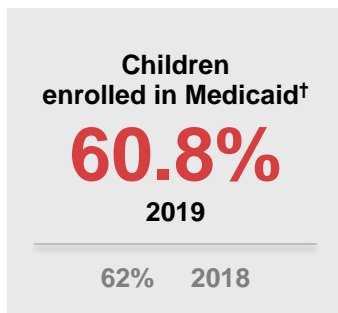

# Coshocton COUNTY

2020

## KIDS COUNT COUNTY PROFILE

	Ohio	Coshocton
Child population:	2,578,019	8,735
Percent Black:	15.7%	1.1%
Percent White:	76.2%	94.9%
Percent Asian:	2.6%	0.3%
Percent Hispanic:	6.4%	2%

<sup>†</sup>Based on county of residence