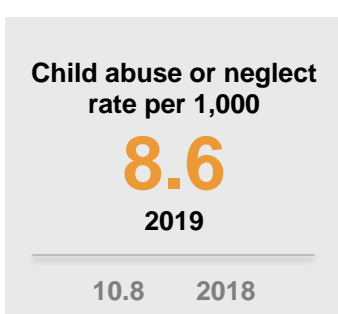

## KIDS COUNT COUNTY PROFILE

	Ohio	Coshocton
Child population:	2,578,019	8,735
Percent Black:	15.7%	1.1%
Percent White:	76.2%	94.9%
Percent Asian:	2.6%	0.3%
Percent Hispanic:	6.4%	2%

<sup>†</sup>Based on county of residence