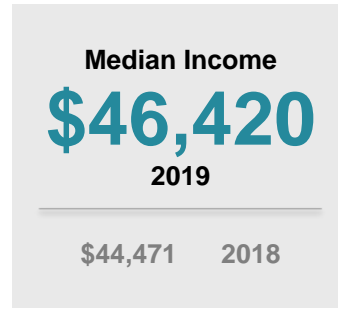

# Coshocton COUNTY

2020

## KIDS COUNT COUNTY PROFILE

	Ohio	Coshocton
Child population:	2,578,019	8,735
Percent Black:	15.7%	1.1%
Percent White:	76.2%	94.9%
Percent Asian:	2.6%	0.3%
Percent Hispanic:	6.4%	2%

<sup>†</sup>Based on county of residence