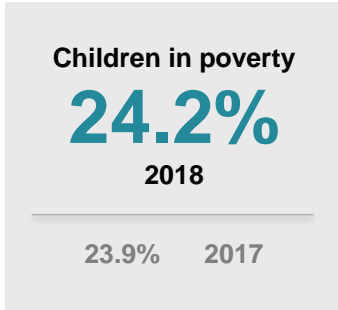

## KIDS COUNT COUNTY PROFILE

	Ohio	Coshocton
Child population:	2,578,019	8,735
Percent Black:	15.7%	1.1%
Percent White:	76.2%	94.9%
Percent Asian:	2.6%	0.3%
Percent Hispanic:	6.4%	2%

<sup>†</sup>Based on county of residence