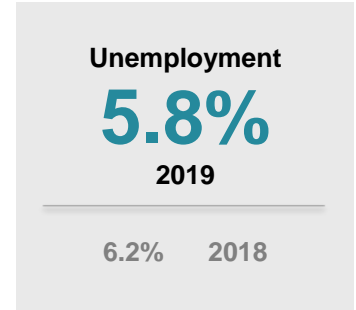

# Coshocton COUNTY

2020

## KIDS COUNT COUNTY PROFILE

	Ohio	Coshocton
Child population:	2,578,019	8,735
Percent Black:	15.7%	1.1%
Percent White:	76.2%	94.9%
Percent Asian:	2.6%	0.3%
Percent Hispanic:	6.4%	2%

<sup>†</sup>Based on county of residence