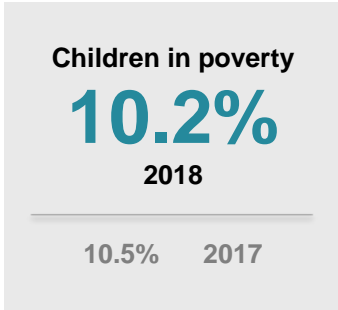

# Wyandot COUNTY

2020

## KIDS COUNT COUNTY PROFILE

	Ohio	Wyandot
Child population:	2,578,019	4,905
Percent Black:	15.7%	0.6%
Percent White:	76.2%	96.3%
Percent Asian:	2.6%	0.7%
Percent Hispanic:	6.4%	5.6%

<sup>†</sup>Based on county of residence