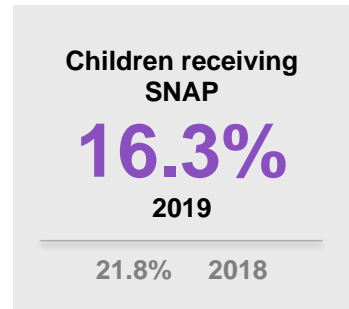

# Wyandot COUNTY

2020

## KIDS COUNT COUNTY PROFILE

	Ohio	Wyandot
Child population:	2,578,019	4,905
Percent Black:	15.7%	0.6%
Percent White:	76.2%	96.3%
Percent Asian:	2.6%	0.7%
Percent Hispanic:	6.4%	5.6%

<sup>†</sup>Based on county of residence