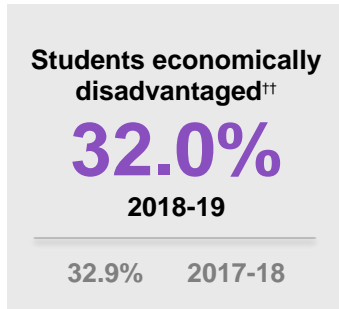

## KIDS COUNT COUNTY PROFILE

	Ohio	Wyandot
Child population:	2,578,019	4,905
Percent Black:	15.7%	0.6%
Percent White:	76.2%	96.3%
Percent Asian:	2.6%	0.7%
Percent Hispanic:	6.4%	5.6%

<sup>†</sup>Based on county of residence