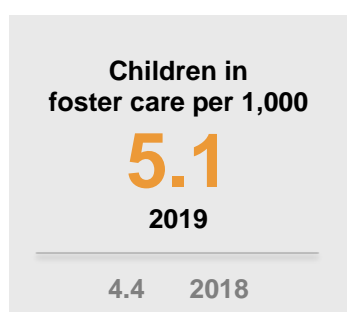

# Wyandot COUNTY

2020

## KIDS COUNT COUNTY PROFILE

	Ohio	Wyandot
Child population:	2,578,019	4,905
Percent Black:	15.7%	0.6%
Percent White:	76.2%	96.3%
Percent Asian:	2.6%	0.7%
Percent Hispanic:	6.4%	5.6%

<sup>†</sup>Based on county of residence