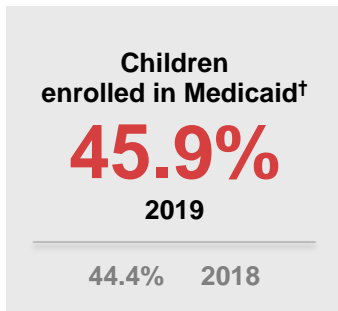

# Wyandot COUNTY

2020

## KIDS COUNT COUNTY PROFILE

	Ohio	Wyandot
Child population:	2,578,019	4,905
Percent Black:	15.7%	0.6%
Percent White:	76.2%	96.3%
Percent Asian:	2.6%	0.7%
Percent Hispanic:	6.4%	5.6%

<sup>†</sup>Based on county of residence