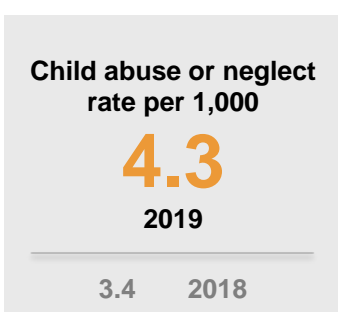

# Wyandot COUNTY

2020

## KIDS COUNT COUNTY PROFILE

	Ohio	Wyandot
Child population:	2,578,019	4,905
Percent Black:	15.7%	0.6%
Percent White:	76.2%	96.3%
Percent Asian:	2.6%	0.7%
Percent Hispanic:	6.4%	5.6%

<sup>†</sup>Based on county of residence