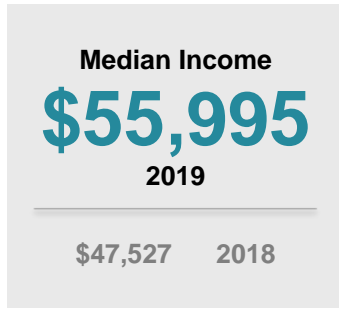

# Wyandot COUNTY

2020

## KIDS COUNT COUNTY PROFILE

	Ohio	Wyandot
Child population:	2,578,019	4,905
Percent Black:	15.7%	0.6%
Percent White:	76.2%	96.3%
Percent Asian:	2.6%	0.7%
Percent Hispanic:	6.4%	5.6%

<sup>†</sup>Based on county of residence